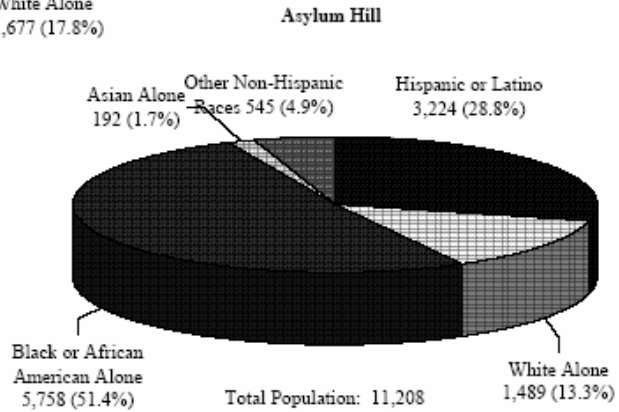

HARTFORD WEST NRZ PROFILES CENSUS 2000

Racial Profile

Total Population: 121,578
 Not Hispanic or Latino: 72,318
 Hispanic or Latino: 49,260

Total Population: 11,208
 Not Hispanic or Latino: 7,984
 Hispanic or Latino: 3,224

Total Population: 7,228
 Not Hispanic or Latino: 3,048
 Hispanic or Latino: 4,180

Total Population: 7,615
 Not Hispanic or Latino: 5,882
 Hispanic or Latino: 1,733

HARTFORD WEST NRZ PROFILES CENSUS 2000

Race: Hispanic or Latino Origin
 (Please note these charts are a subset of the total population charts presented on the previous page.)