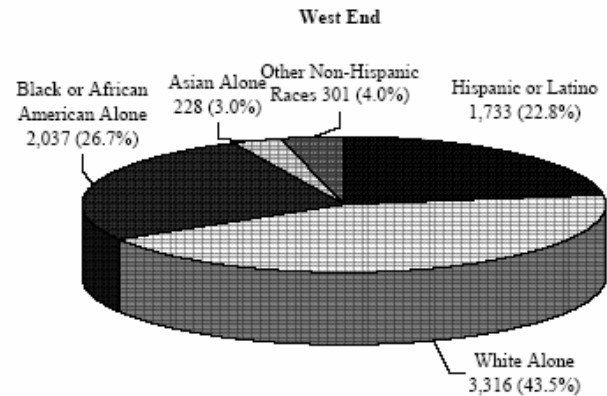

HARTFORD WEST NRZ PROFILES CENSUS 2000

Racial Profile

Total Population: 121,578
 Not Hispanic or Latino: 72,318
 Hispanic or Latino: 49,260

Total Population: 11,208
 Not Hispanic or Latino: 7,984
 Hispanic or Latino: 3,224

Total Population: 7,228
 Not Hispanic or Latino: 3,048
 Hispanic or Latino: 4,180

Total Population: 7,615
 Not Hispanic or Latino: 5,882
 Hispanic or Latino: 1,733

HARTFORD WEST NRZ PROFILES CENSUS 2000

Race: Hispanic or Latino Origin
 (Please note these charts are a subset of the total population charts presented on the previous page.)