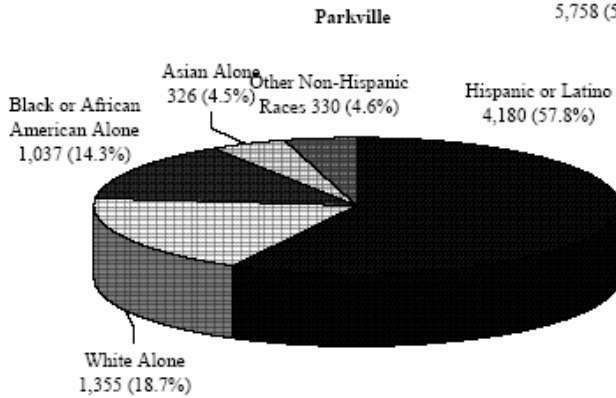

HARTFORD WEST NRZ PROFILES CENSUS 2000

Racial Profile

Total Population: 121,578
 Not Hispanic or Latino: 72,318
 Hispanic or Latino: 49,260

Total Population: 11,208
 Not Hispanic or Latino: 7,984
 Hispanic or Latino: 3,224

Total Population: 7,228
 Not Hispanic or Latino: 3,048
 Hispanic or Latino: 4,180

Total Population: 7,615
 Not Hispanic or Latino: 5,882
 Hispanic or Latino: 1,733

HARTFORD WEST NRZ PROFILES CENSUS 2000

Race: Hispanic or Latino Origin
 (Please note these charts are a subset of the total population charts presented on the previous page.)