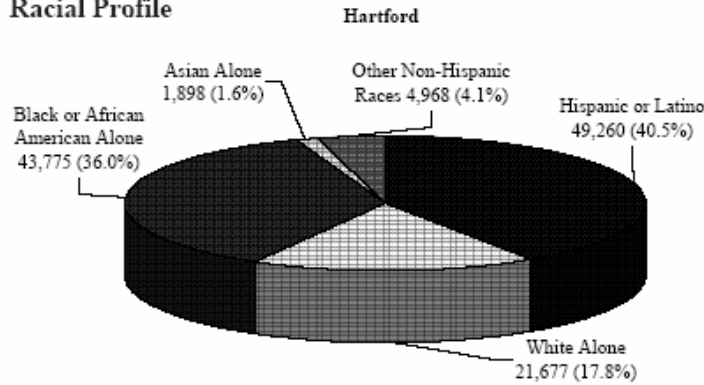

HARTFORD WEST NRZ PROFILES CENSUS 2000

Racial Profile

Total Population: 121,578
 Not Hispanic or Latino: 72,318
 Hispanic or Latino: 49,260

Total Population: 11,208
 Not Hispanic or Latino: 7,984
 Hispanic or Latino: 3,224

Total Population: 7,228
 Not Hispanic or Latino: 3,048
 Hispanic or Latino: 4,180

Total Population: 7,615
 Not Hispanic or Latino: 5,882
 Hispanic or Latino: 1,733

HARTFORD WEST NRZ PROFILES CENSUS 2000

Race: Hispanic or Latino Origin
 (Please note these charts are a subset of the total population charts presented on the previous page.)