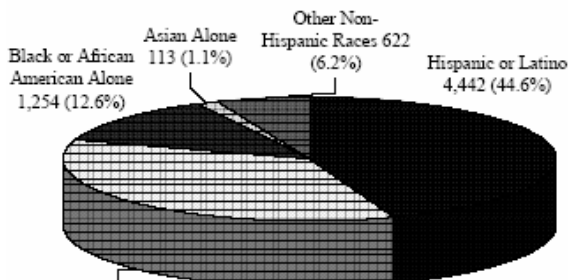

## Racial Profile

Hartford

Total Population: 121,578  
 Not Hispanic or Latino: 72,318  
 Hispanic or Latino: 49,260

Behind The Rocks

Total Population: 9,260  
 Not Hispanic or Latino: 3,398  
 Hispanic or Latino: 5,862

MARG

Total Population: 9,542  
 Not Hispanic or Latino: 4,306  
 Hispanic or Latino: 5,236

South End

Total Population: 9,964  
 Not Hispanic or Latino: 5,522  
 Hispanic or Latino: 4,442

Southwest

Total Population: 6,408  
 Not Hispanic or Latino: 4,059  
 Hispanic or Latino: 2,349

## Racial Profile, continued

**Race: Hispanic or Latino Origin**  
 (Please note these charts are a subset of the total population charts presented on the previous page.)