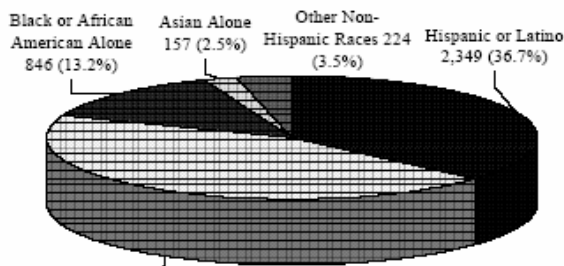

MARG

Total Population: 9,542  
 Not Hispanic or Latino: 4,306  
 Hispanic or Latino: 5,236

South End

Total Population: 9,964  
 Not Hispanic or Latino: 5,522  
 Hispanic or Latino: 4,442

Southwest

Total Population: 6,408  
 Not Hispanic or Latino: 4,059  
 Hispanic or Latino: 2,349

# HARTFORD SOUTH NRZ PROFILES CENSUS 2000

## Racial Profile, continued

**Race: Hispanic or Latino Origin**  
 (Please note these charts are a subset of the total population charts presented on the previous page.)