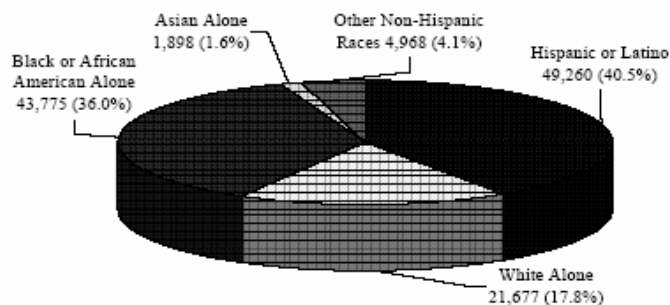

# HARTFORD SOUTH NRZ PROFILES CENSUS 2000

## Racial Profile

Hartford

Total Population: 121,578  
 Not Hispanic or Latino: 72,318  
 Hispanic or Latino: 49,260

Behind The Rocks

Total Population: 9,260  
 Not Hispanic or Latino: 3,398  
 Hispanic or Latino: 5,862

MARG

Total Population: 9,542  
 Not Hispanic or Latino: 4,306  
 Hispanic or Latino: 5,236

South End

Total Population: 9,964  
 Not Hispanic or Latino: 5,522  
 Hispanic or Latino: 4,442

Southwest

Total Population: 6,408  
 Not Hispanic or Latino: 4,059  
 Hispanic or Latino: 2,349