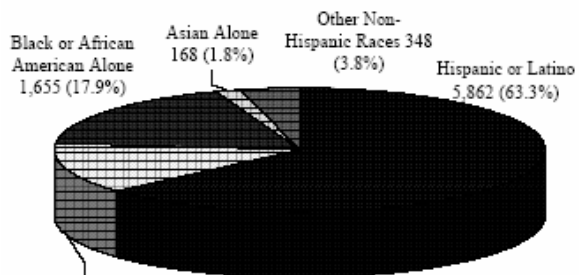

# HARTFORD SOUTH NRZ PROFILES CENSUS 2000

## Racial Profile

Hartford

Total Population: 121,578  
 Not Hispanic or Latino: 72,318  
 Hispanic or Latino: 49,260

Behind The Rocks

Total Population: 9,260  
 Not Hispanic or Latino: 3,398  
 Hispanic or Latino: 5,862

MARG

Total Population: 9,542  
 Not Hispanic or Latino: 4,306  
 Hispanic or Latino: 5,236

South End

Total Population: 9,964  
 Not Hispanic or Latino: 5,522  
 Hispanic or Latino: 4,442

Southwest

Total Population: 6,408  
 Not Hispanic or Latino: 4,059  
 Hispanic or Latino: 2,349