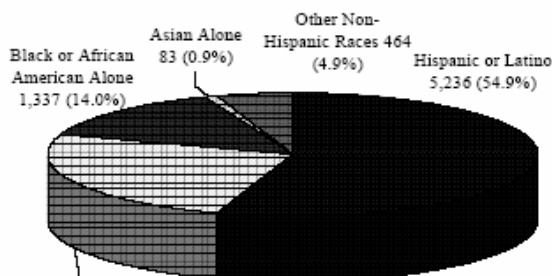

## Racial Profile

Hartford

Total Population: 121,578  
 Not Hispanic or Latino: 72,318  
 Hispanic or Latino: 49,260

Behind The Rocks

Total Population: 9,260  
 Not Hispanic or Latino: 3,398  
 Hispanic or Latino: 5,862

MARG

Total Population: 9,542  
 Not Hispanic or Latino: 4,306  
 Hispanic or Latino: 5,236

South End

Total Population: 9,964  
 Not Hispanic or Latino: 5,522  
 Hispanic or Latino: 4,442

Southwest

Total Population: 6,408  
 Not Hispanic or Latino: 4,059  
 Hispanic or Latino: 2,349