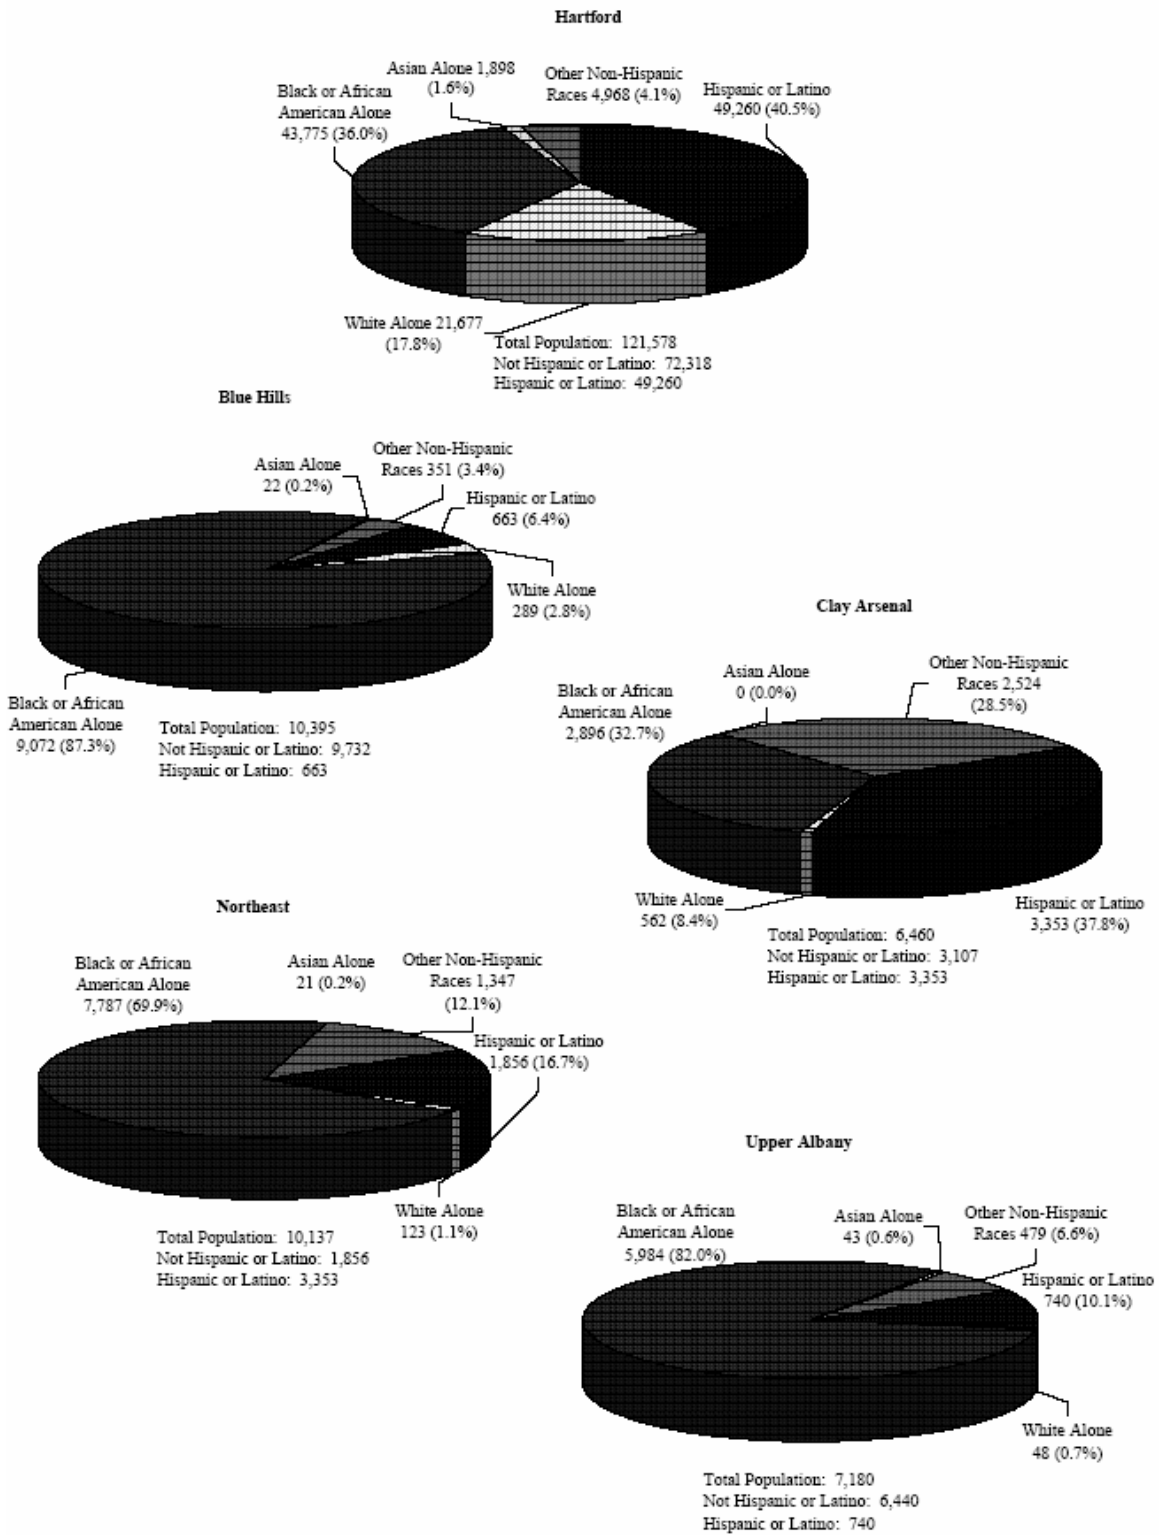

# HARTFORD NORTH NRZ PROFILES CENSUS 2000

## Racial Profile

## Racial Profile, continued

**Race: Hispanic or Latino Origin**  
 (Please note these charts are a subset of the total population charts presented on the previous page.)