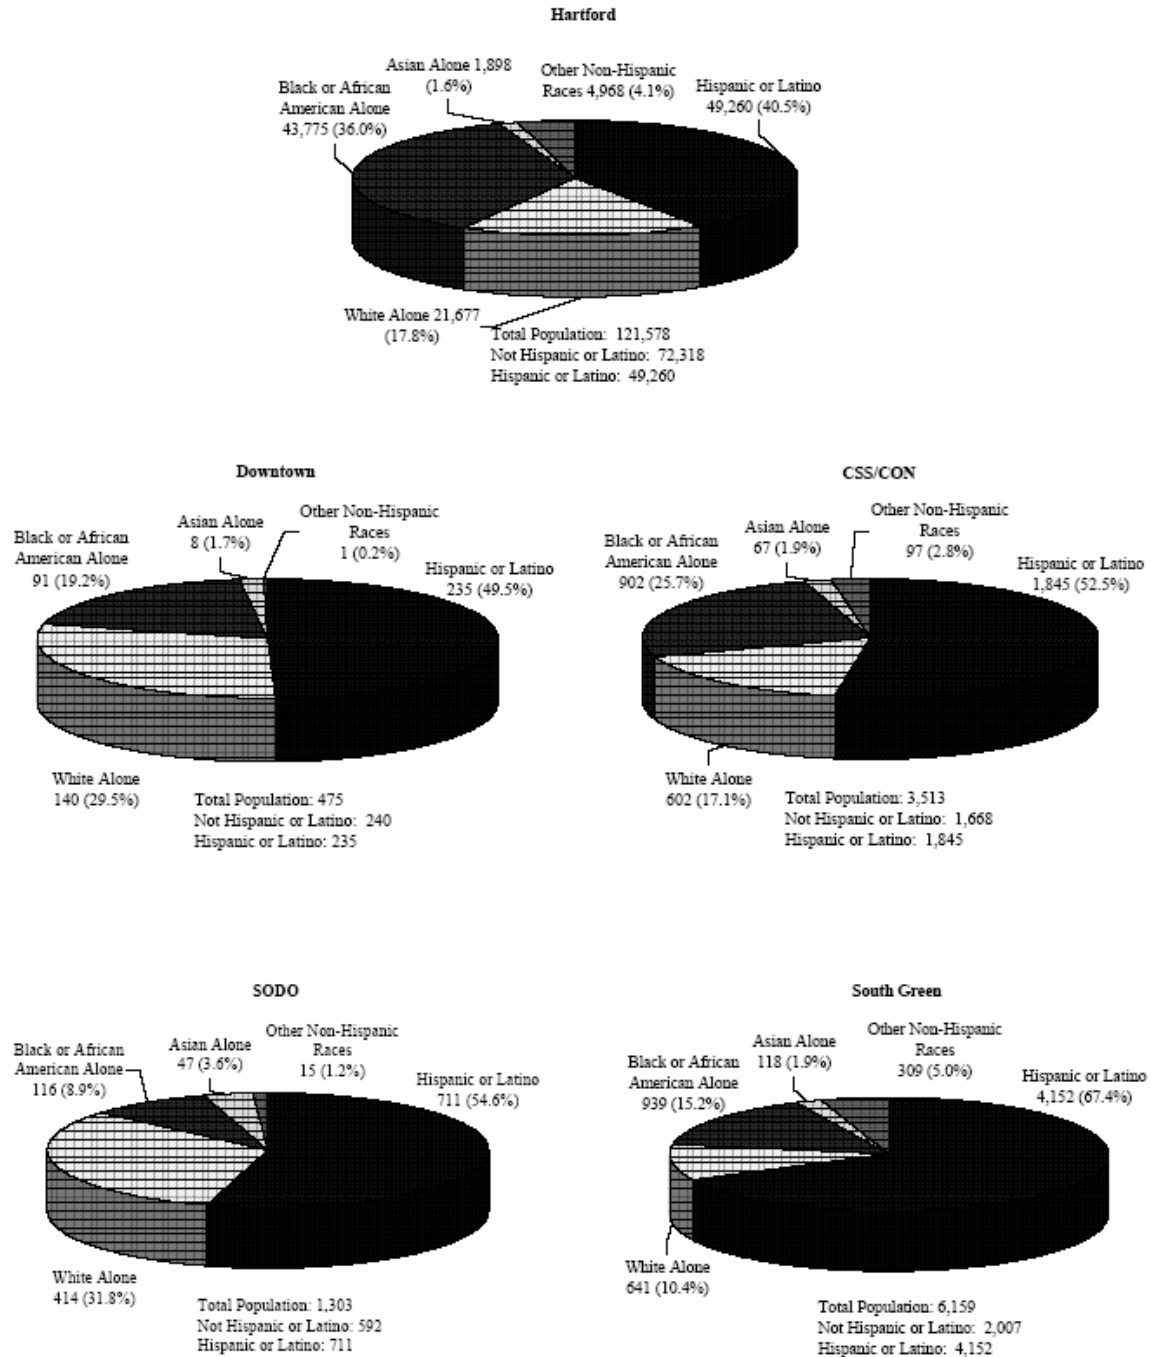

HARTFORD EAST NRZ PROFILES CENSUS 2000

Racial Profile

HARTFORD EAST NRZ PROFILES CENSUS 2000

Racial Profile, continued

Race: Hispanic or Latino Origin

(Please note these charts are a subset of the total population charts presented on the previous page.)