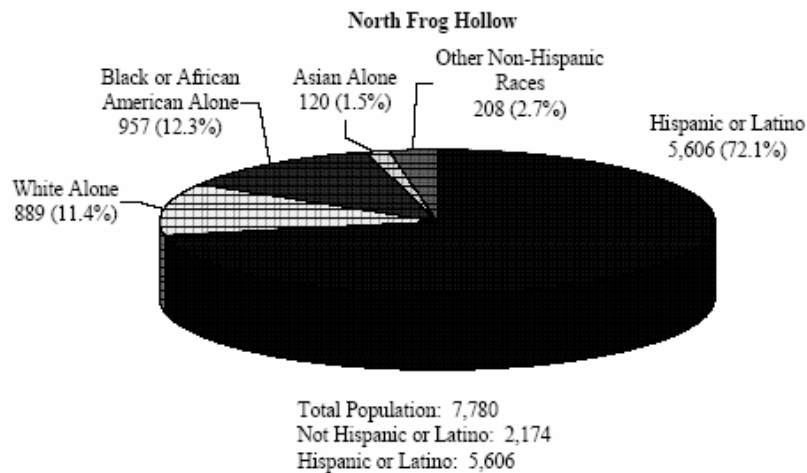

HARTFORD CENTRAL NRZ PROFILES CENSUS 2000

Racial Profile

HARTFORD CENTRAL NRZ PROFILES CENSUS 2000

Racial Profile, continued

Race: Hispanic or Latino Origin
 (Please note these charts are a subset of the total population charts presented on the previous page.)