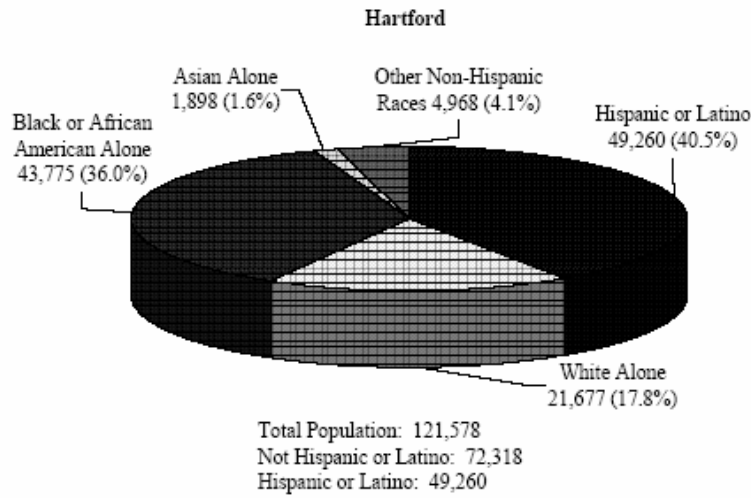

HARTFORD CENTRAL NRZ PROFILES CENSUS 2000

Racial Profile

HARTFORD CENTRAL NRZ PROFILES CENSUS 2000

Racial Profile, continued

Race: Hispanic or Latino Origin
 (Please note these charts are a subset of the total population charts presented on the previous page.)