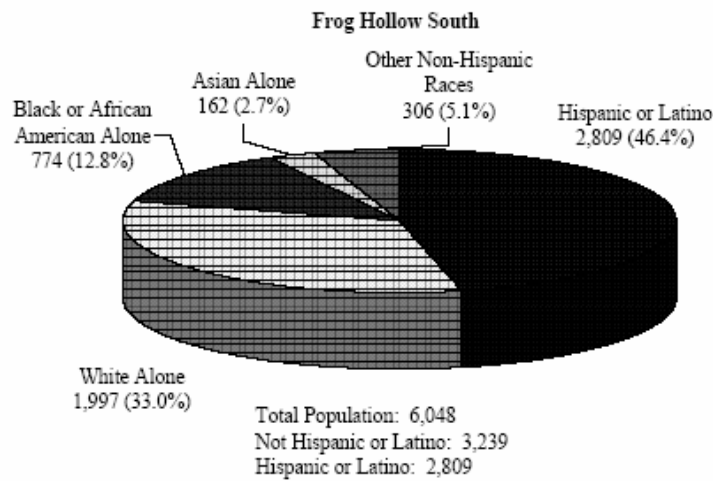

HARTFORD CENTRAL NRZ PROFILES CENSUS 2000

Racial Profile

HARTFORD CENTRAL NRZ PROFILES CENSUS 2000

Racial Profile, continued

Race: Hispanic or Latino Origin
 (Please note these charts are a subset of the total population charts presented on the previous page.)