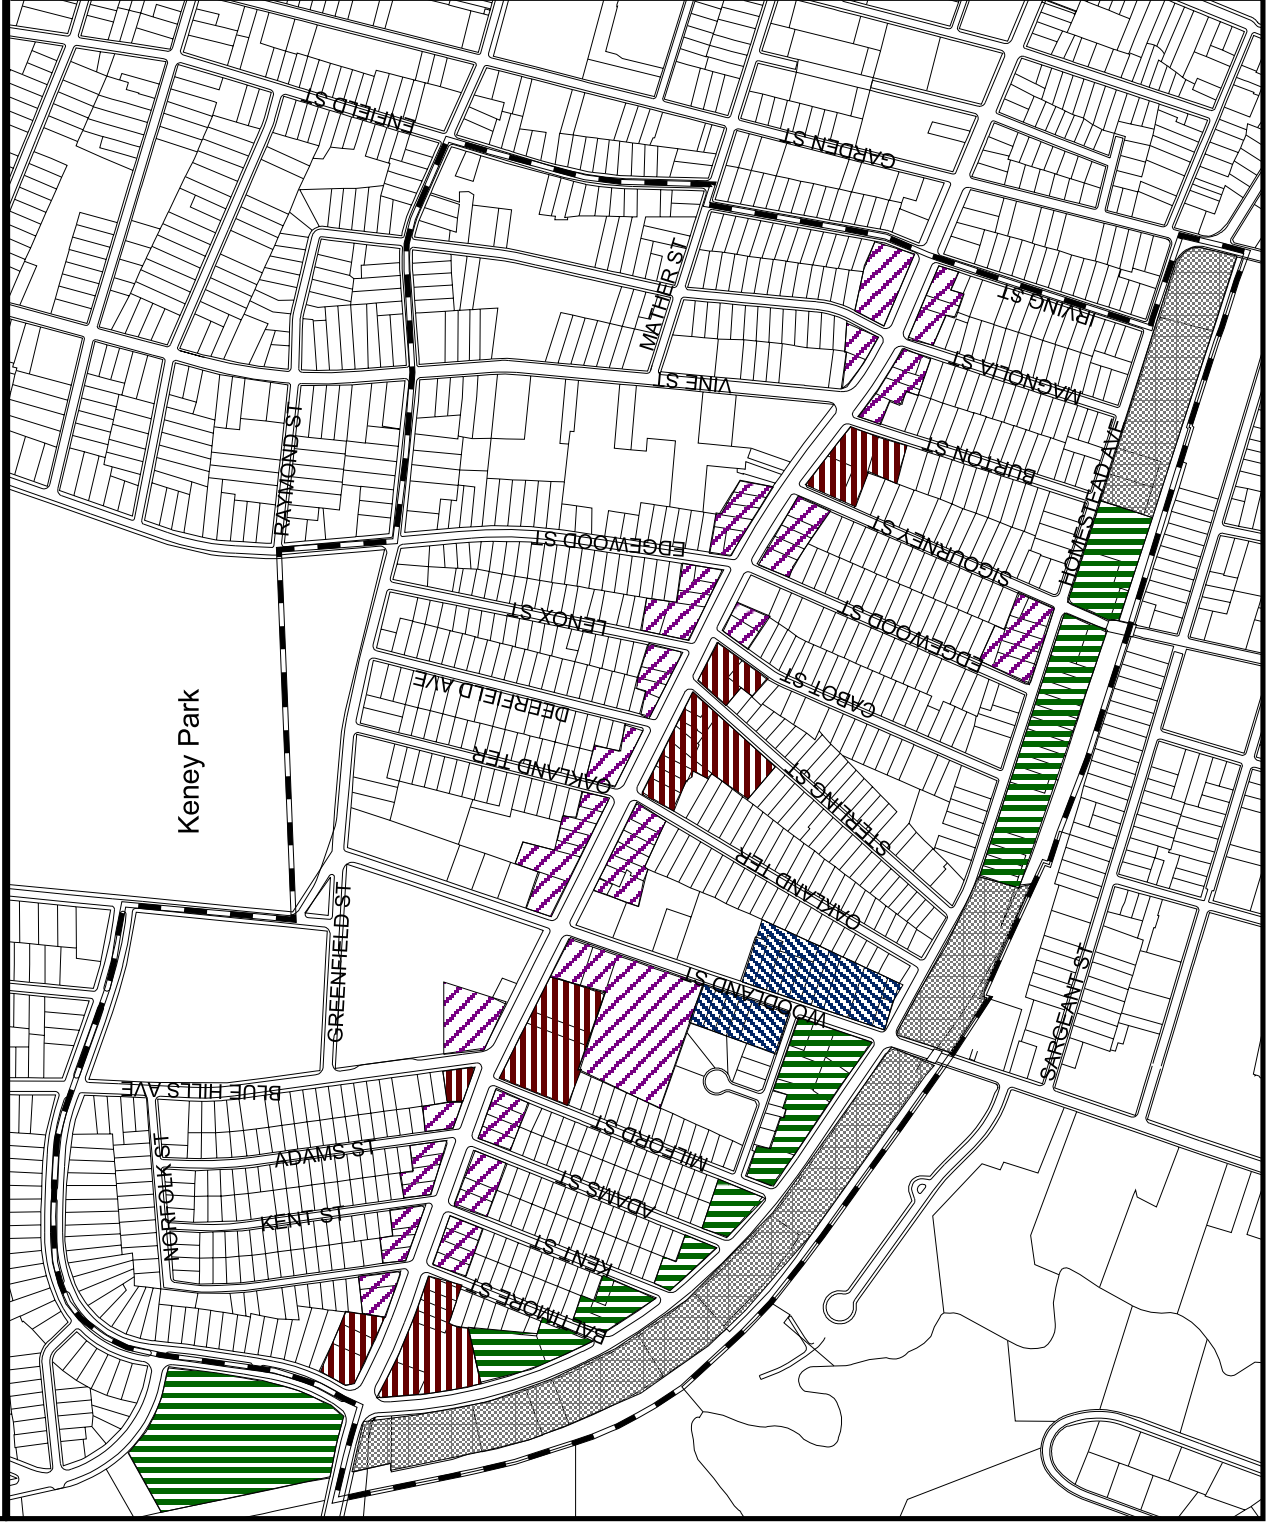

Upper Albany NRZ -- Hartford, CT

GENERAL ZONING

-  Commercial
-  General Business
-  Industrial
-  Neighborhood Business
-  Residential/Office

TPA

Design Group

Planning
Engineering
Landscape
Architecture
85 Willow Street
New Haven, CT 06511
TEL: 203/562-2181

Map Source: MDC and City of Hartford
Map Created By: Fitzgerald & Halliday, Inc.
June 6, 2001