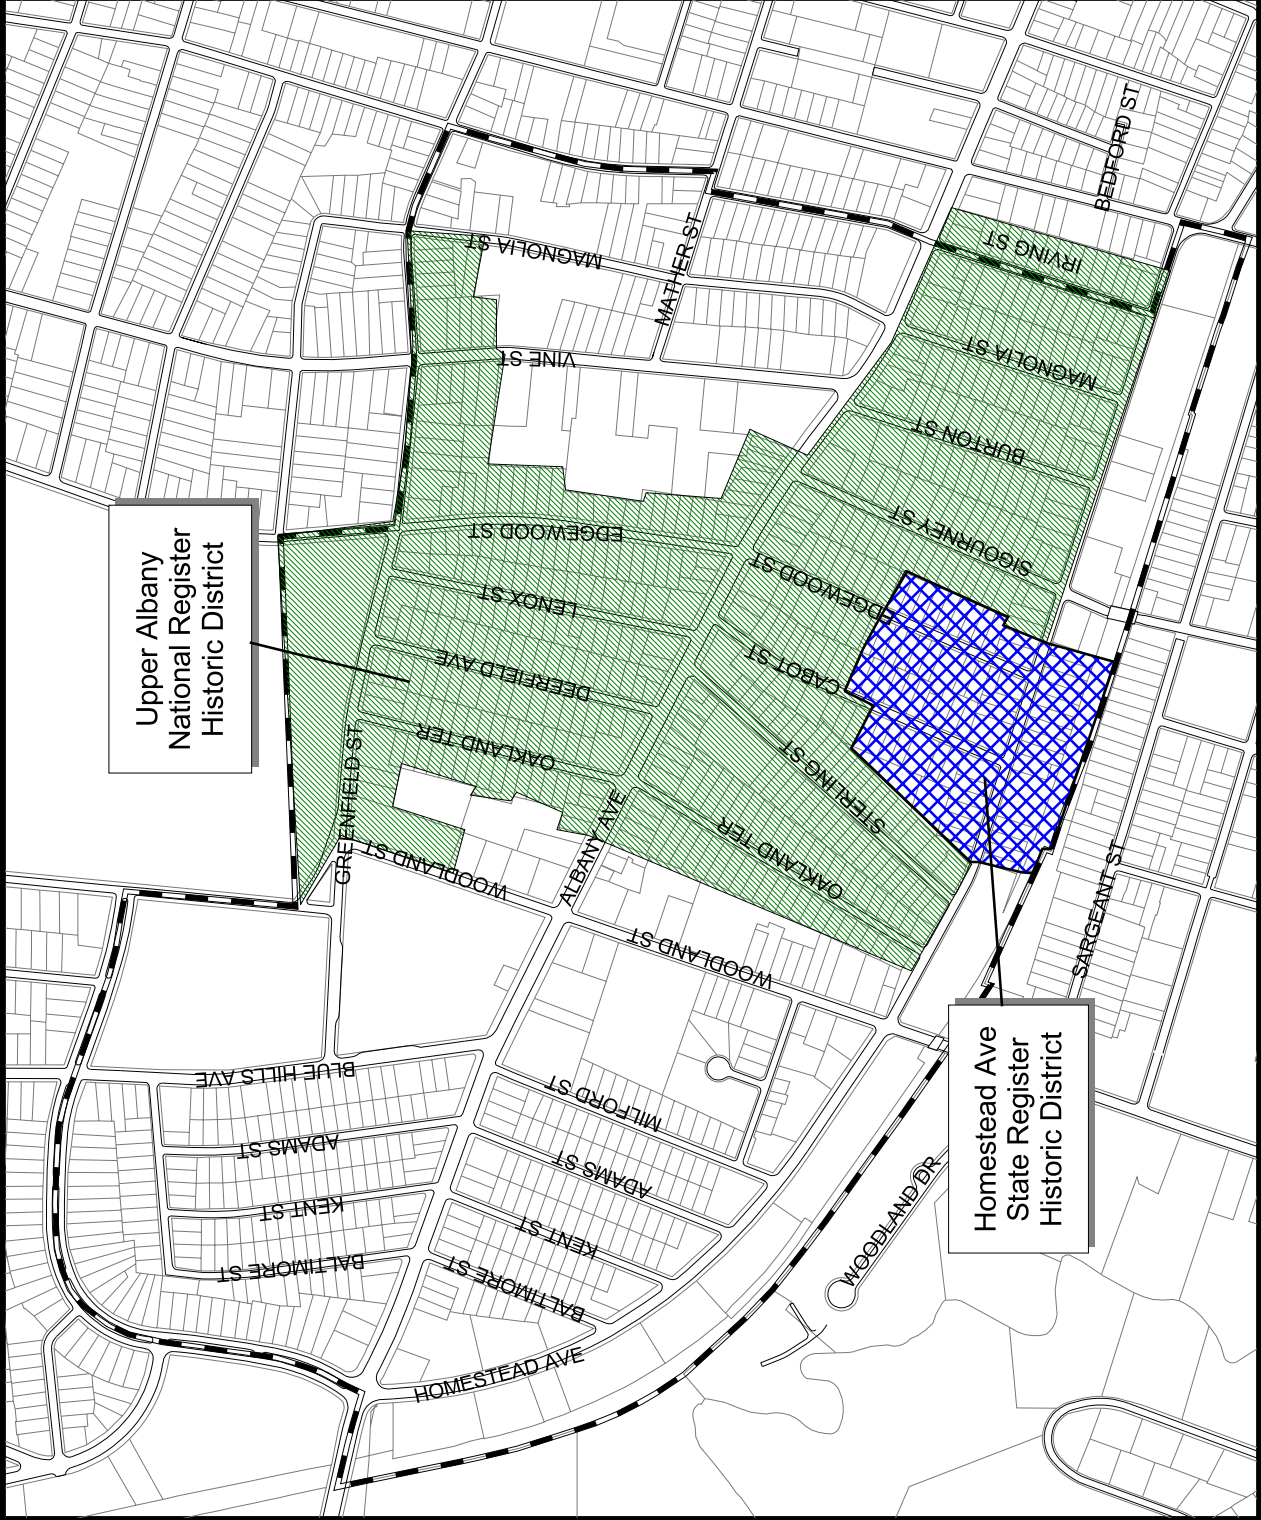

June, 6, 2001

Upper Albany  
National Register  
Historic District

Homestead Ave  
State Register  
Historic District