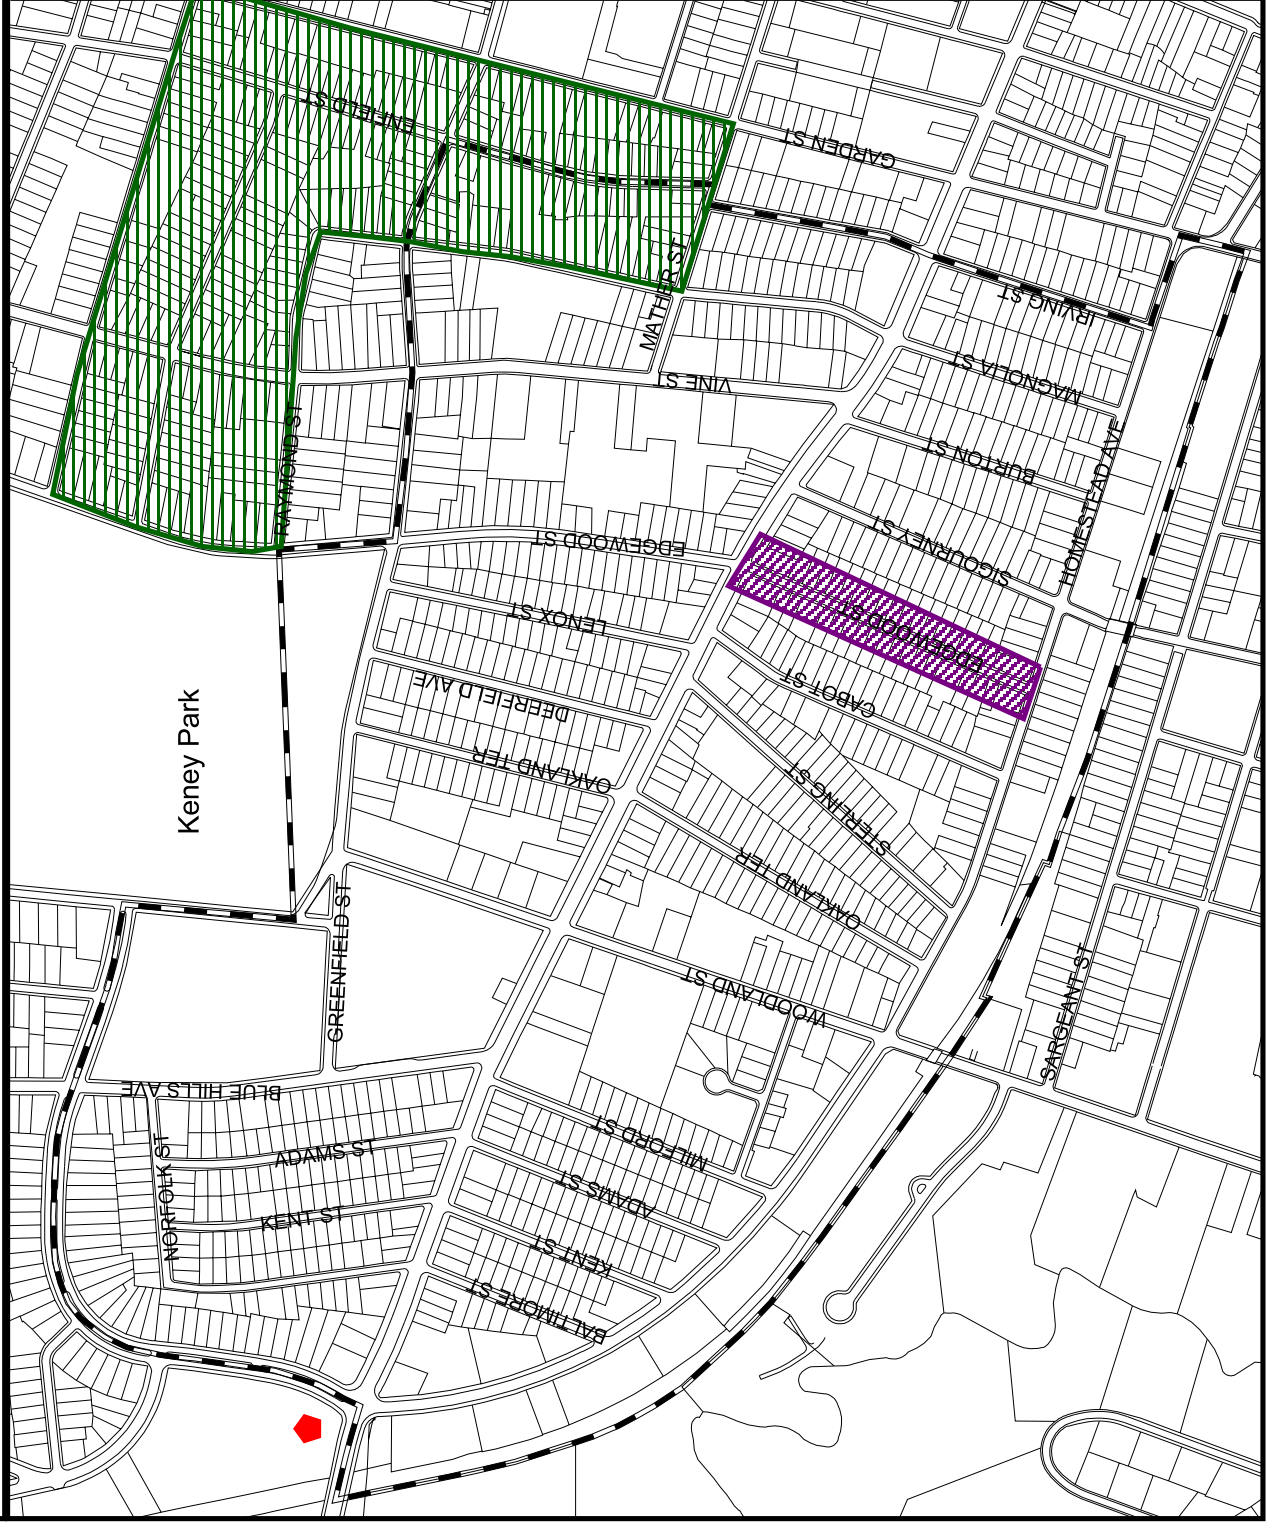

Upper Albany NRZ -- Hartford, CT

COMMUNITY DEVELOPMENT ACTIONS

 Edgewood Street Improvement Plan

 Enfield Street Initiative

 University of Hartford
Hartt School

250 0 250 500 Feet

TPA

Planning
Engineering
Landscape
Architecture