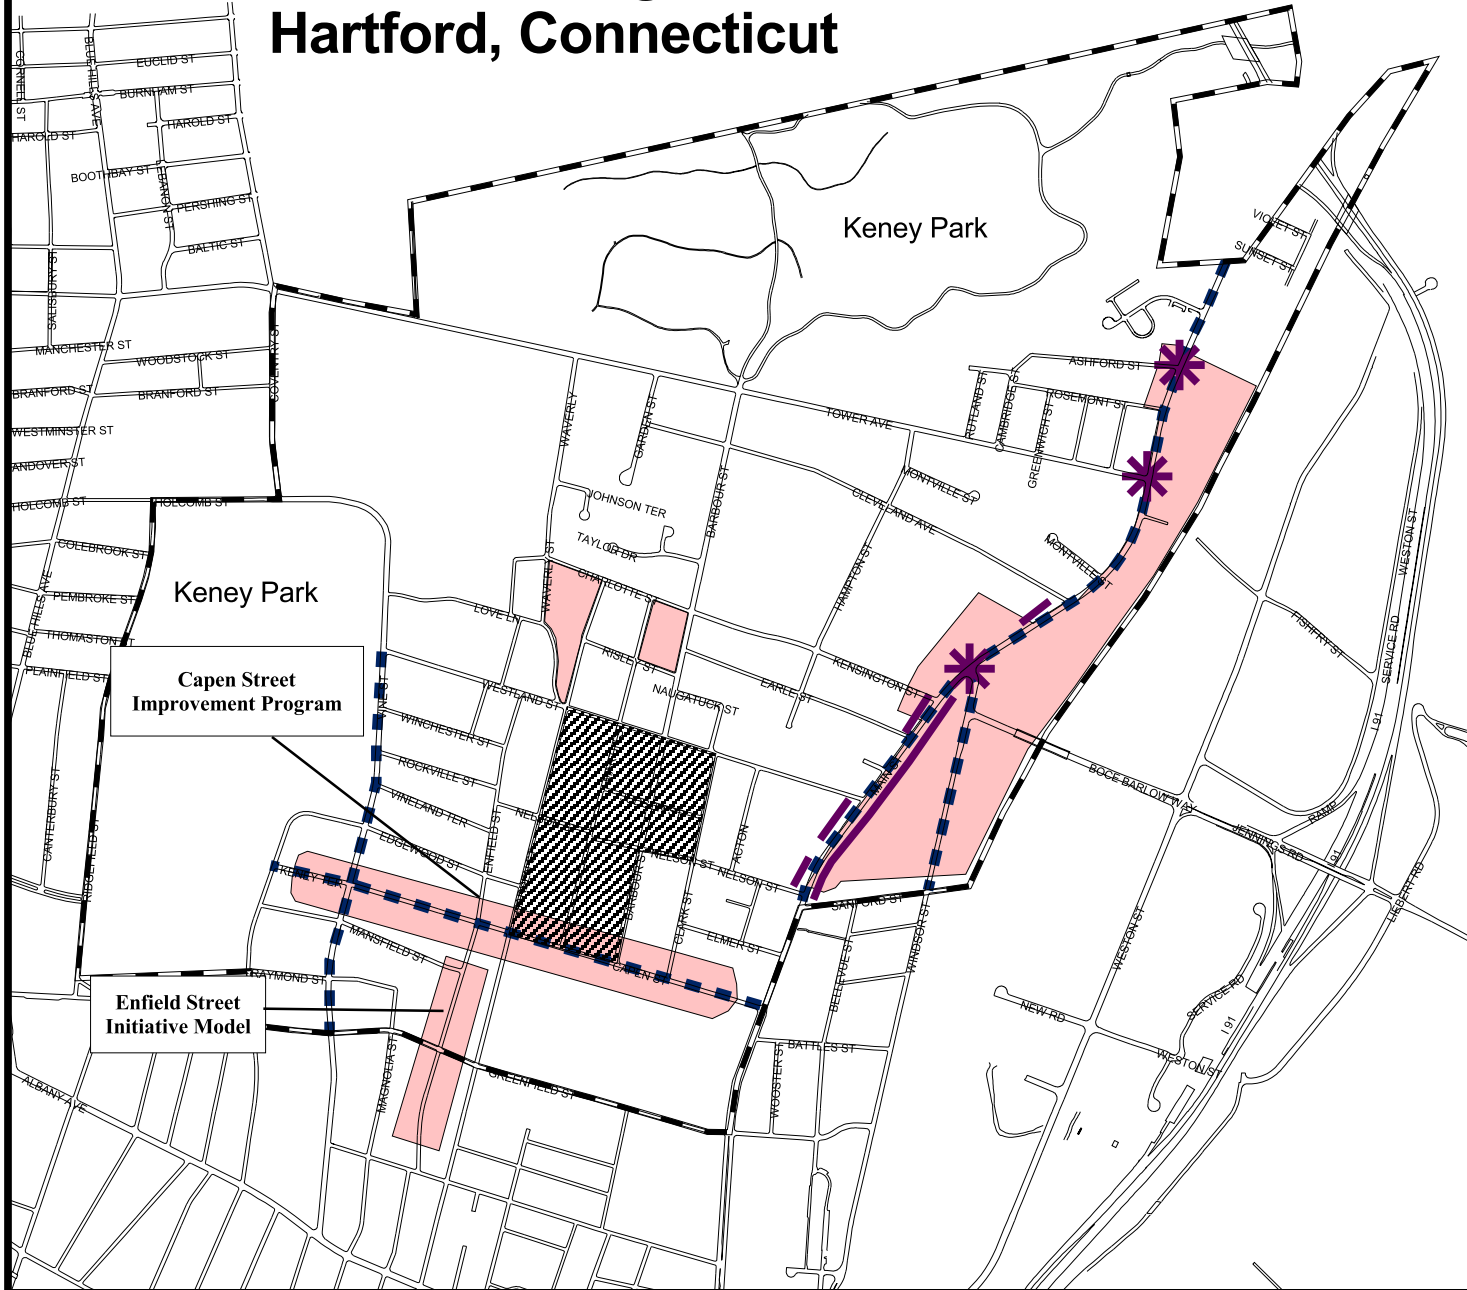

Northeast Neighborhood Hartford, Connecticut

PRIORITY ACTIONS

Legend

-  Gateway Improvements
-  Streetscape Improvements
-  Commercial Revitalization
-  Redevelopment/Revitalization
-  Housing Rehabilitation