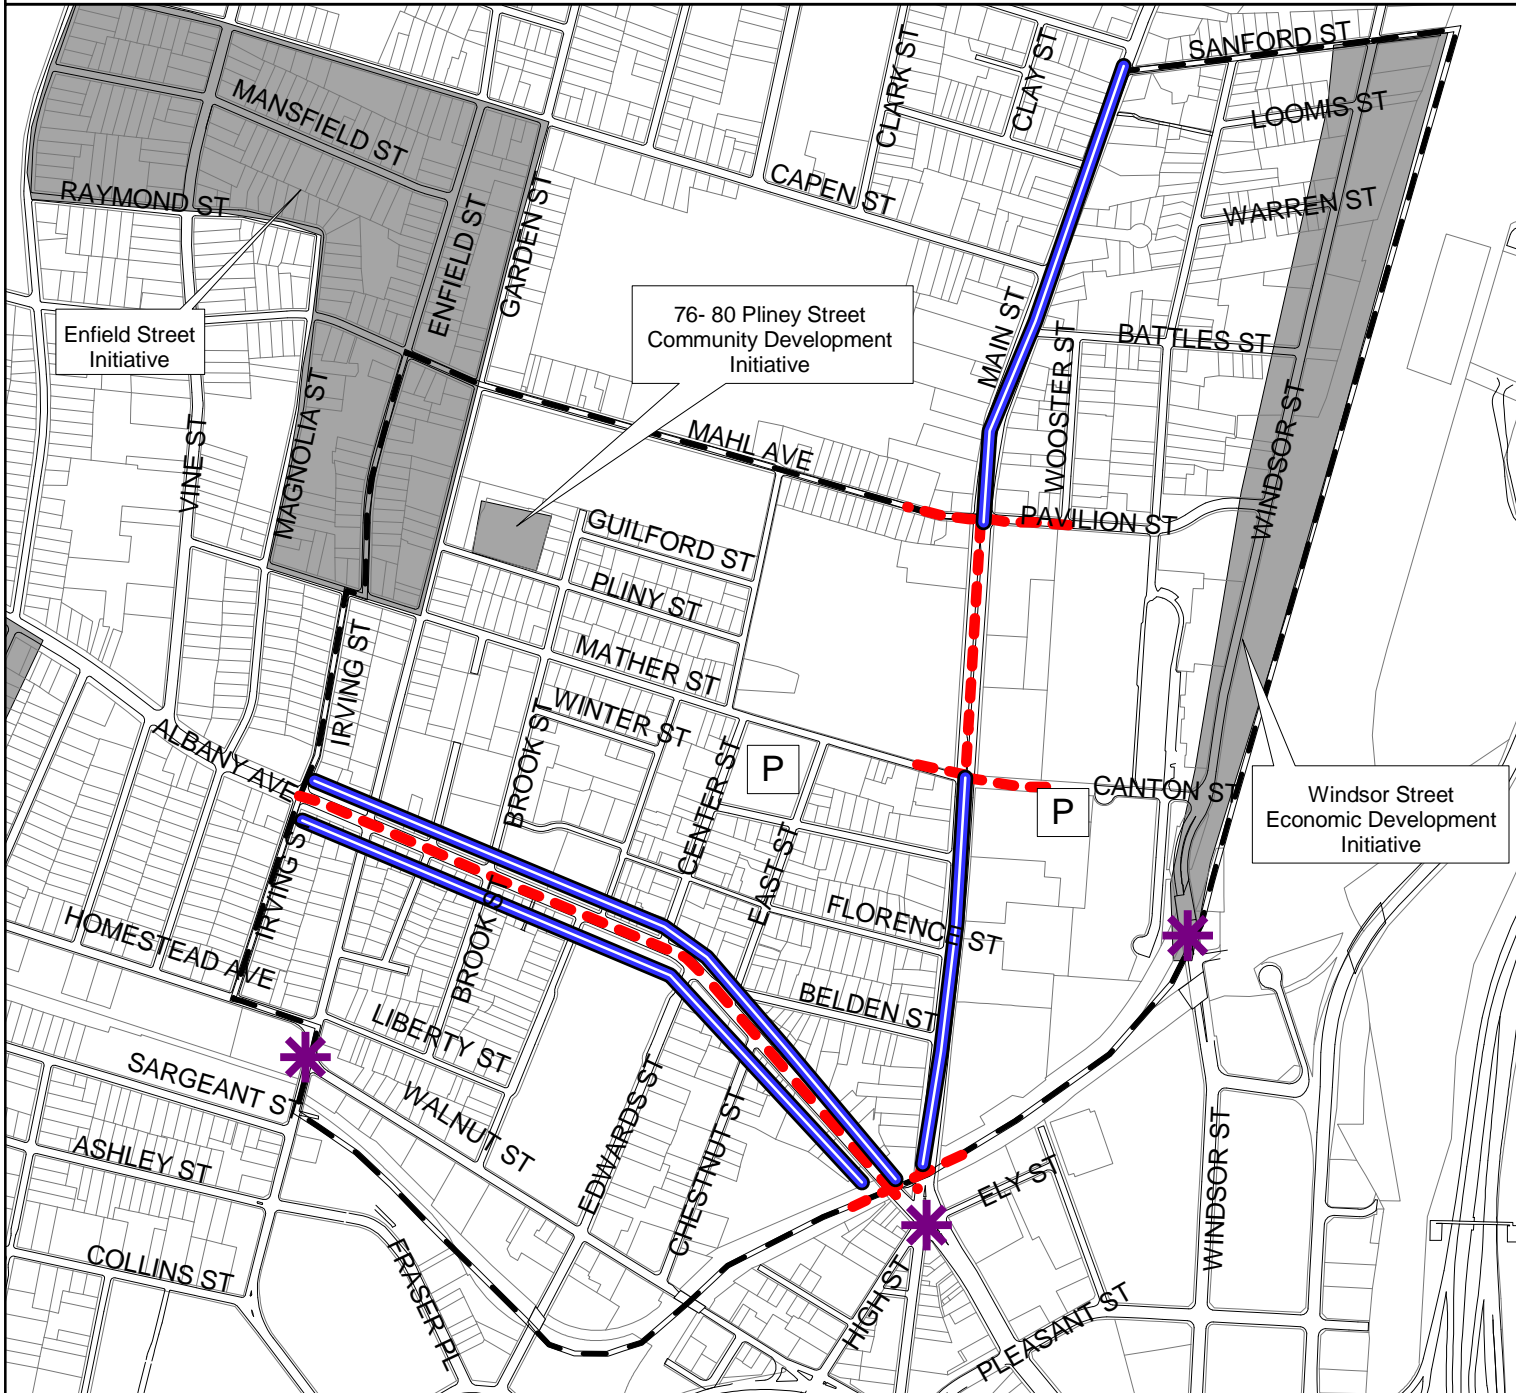

Clay Arsenal NRZ -- Hartford, Connecticut

Development Initiatives

-  Streetscape Improvements
-  Commercial Revitalization
-  Park Improvements
-  Gateway Improvements

500 0 500 Feet

TPA Planning
 Engineering
 Landscape Architecture
 Design Group
 85 Willow Street
 New Haven, CT 06511
 Tel (203) 562-2181

Map Source: MDC and City of Hartford
 Map Created By: Fitzgerald & Halliday, Inc.

June 2001