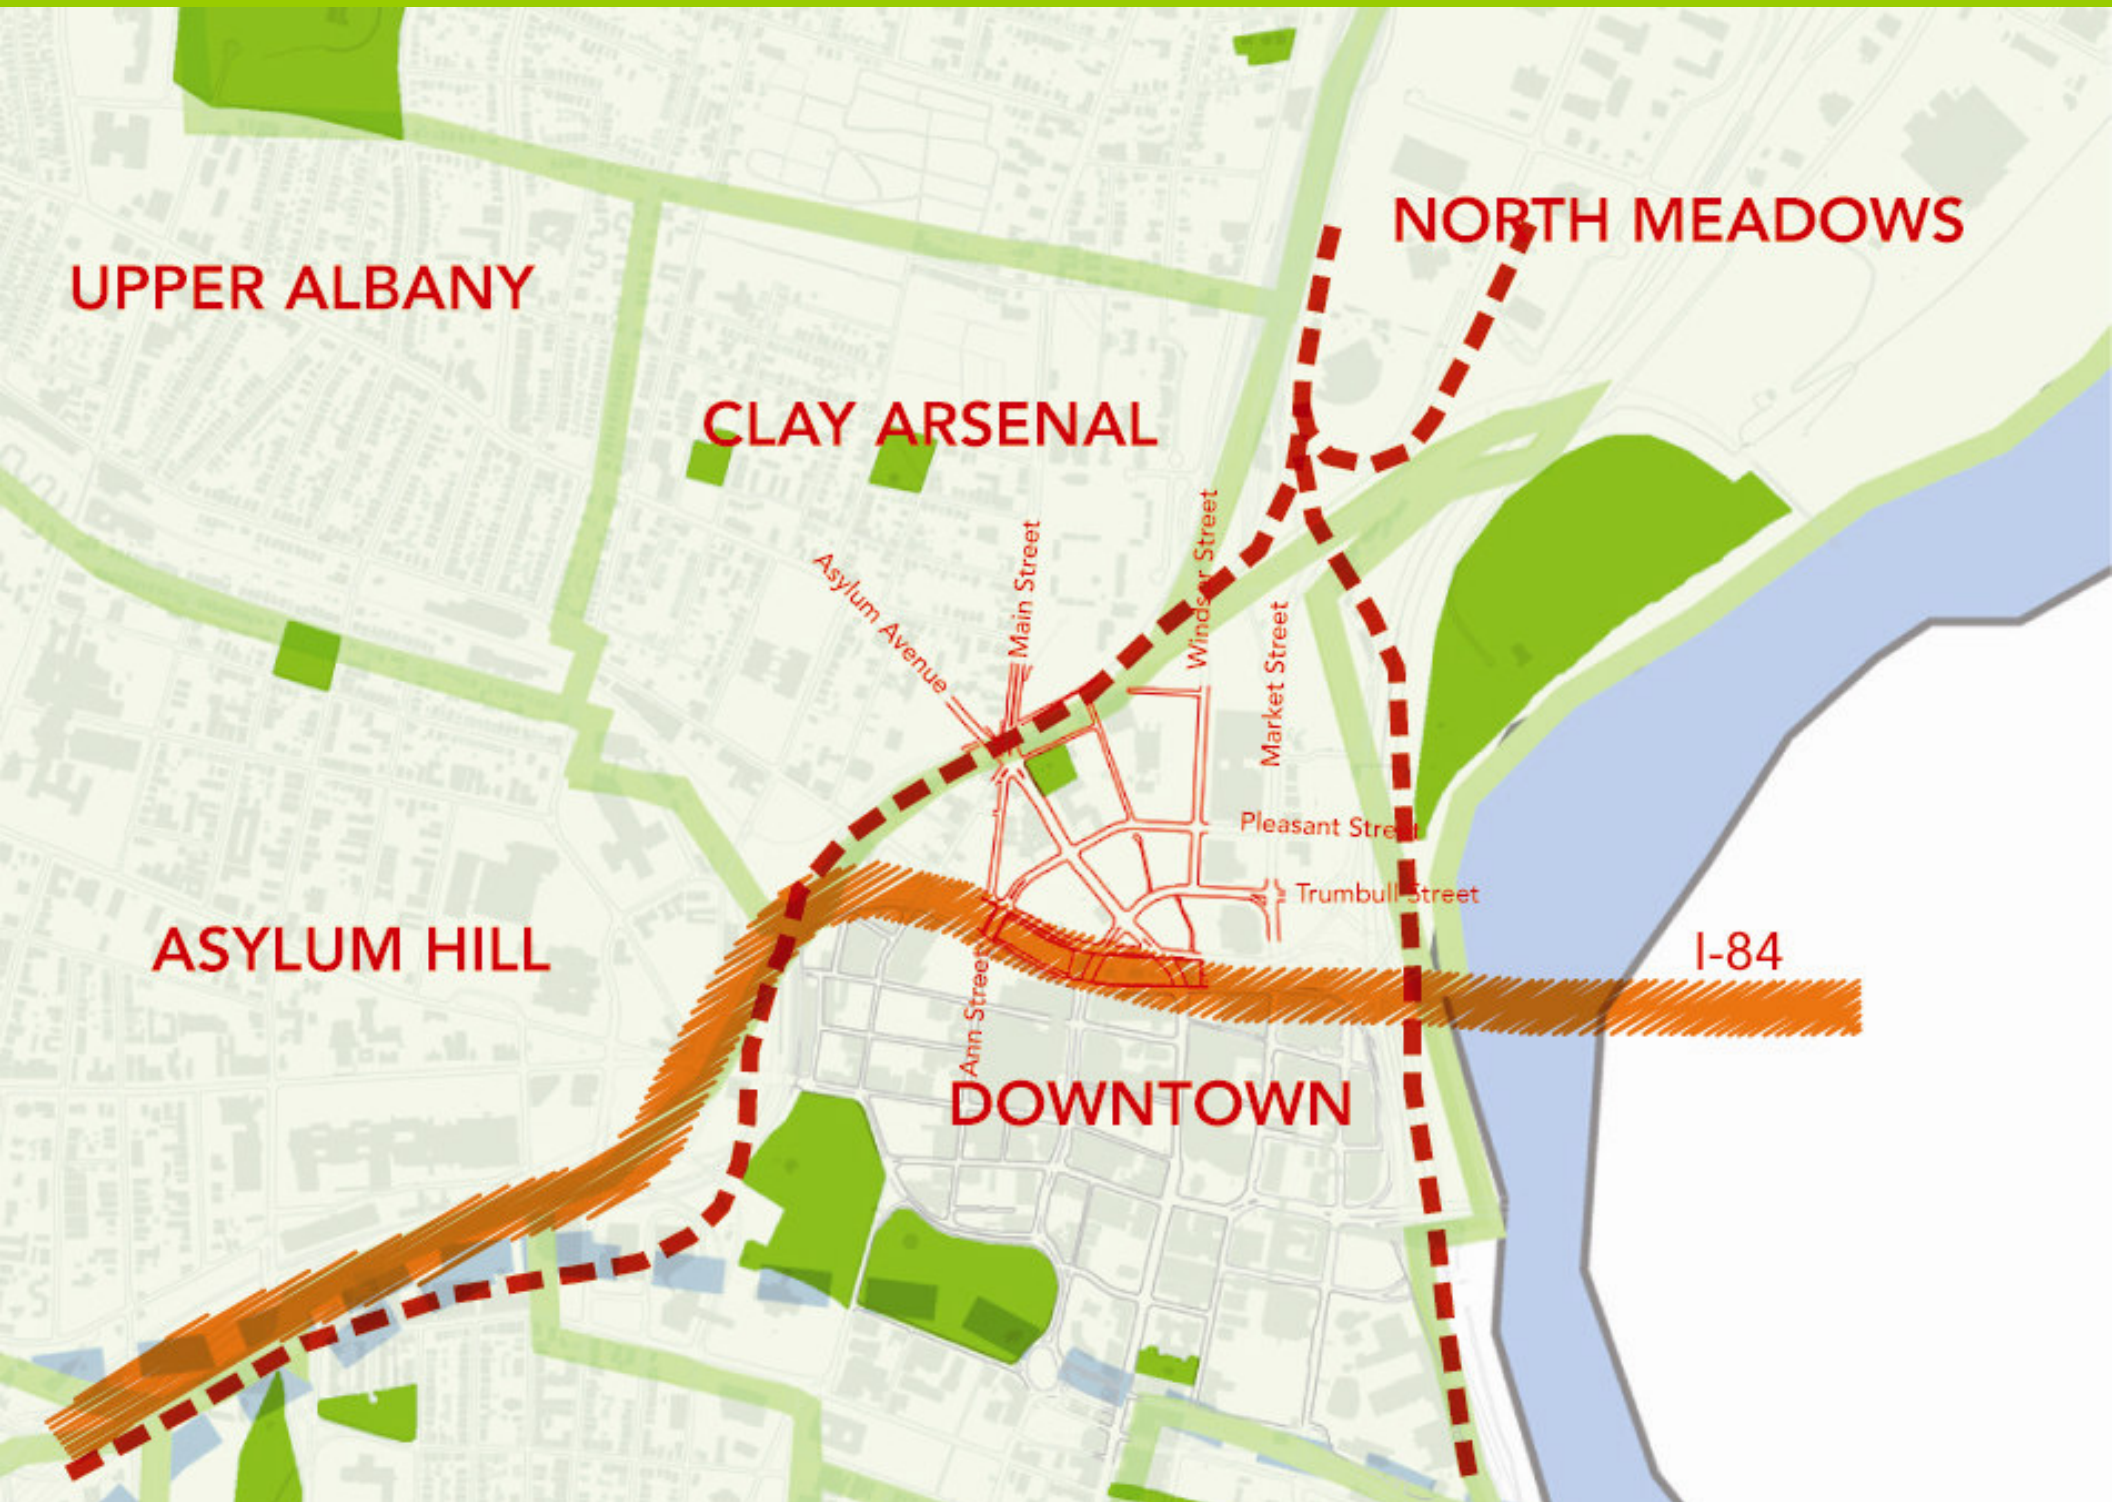

TERRY SQUARE

View of Main and Windsor Intersection

Retail near Terry Square

Retail near Terry Square

Windsor Street

UPPER ALBANY

NORTH MEADOWS

CLAY ARSENAL

ASYLUM HILL

DOWNTOWN

I-84

Asylum Avenue

Main Street

Windsor Street

Market Street

Pleasant Street

Trumbull Street

Ann Street

NORTH MAIN

ASSETS

SAND
THE MEADOWS
MUSIC THEATER

RIVERSIDE PARK

- RENSSELAER
- ST. PAUL TRAVEL-
- KENEY TOWER
- BARNARD BROWN
- BANK OF AMERICA
- 1212 MAIN

CAPITAL COMMUNITY COLLEGE
CONNECTICUT
RIVER

- 2 Public Safety Complex
- 10 1450 Main Street

NORTH MAIN

SAND

Barnard Brown

Keney Tower

Rensselaer

Sea of Parking

Retail